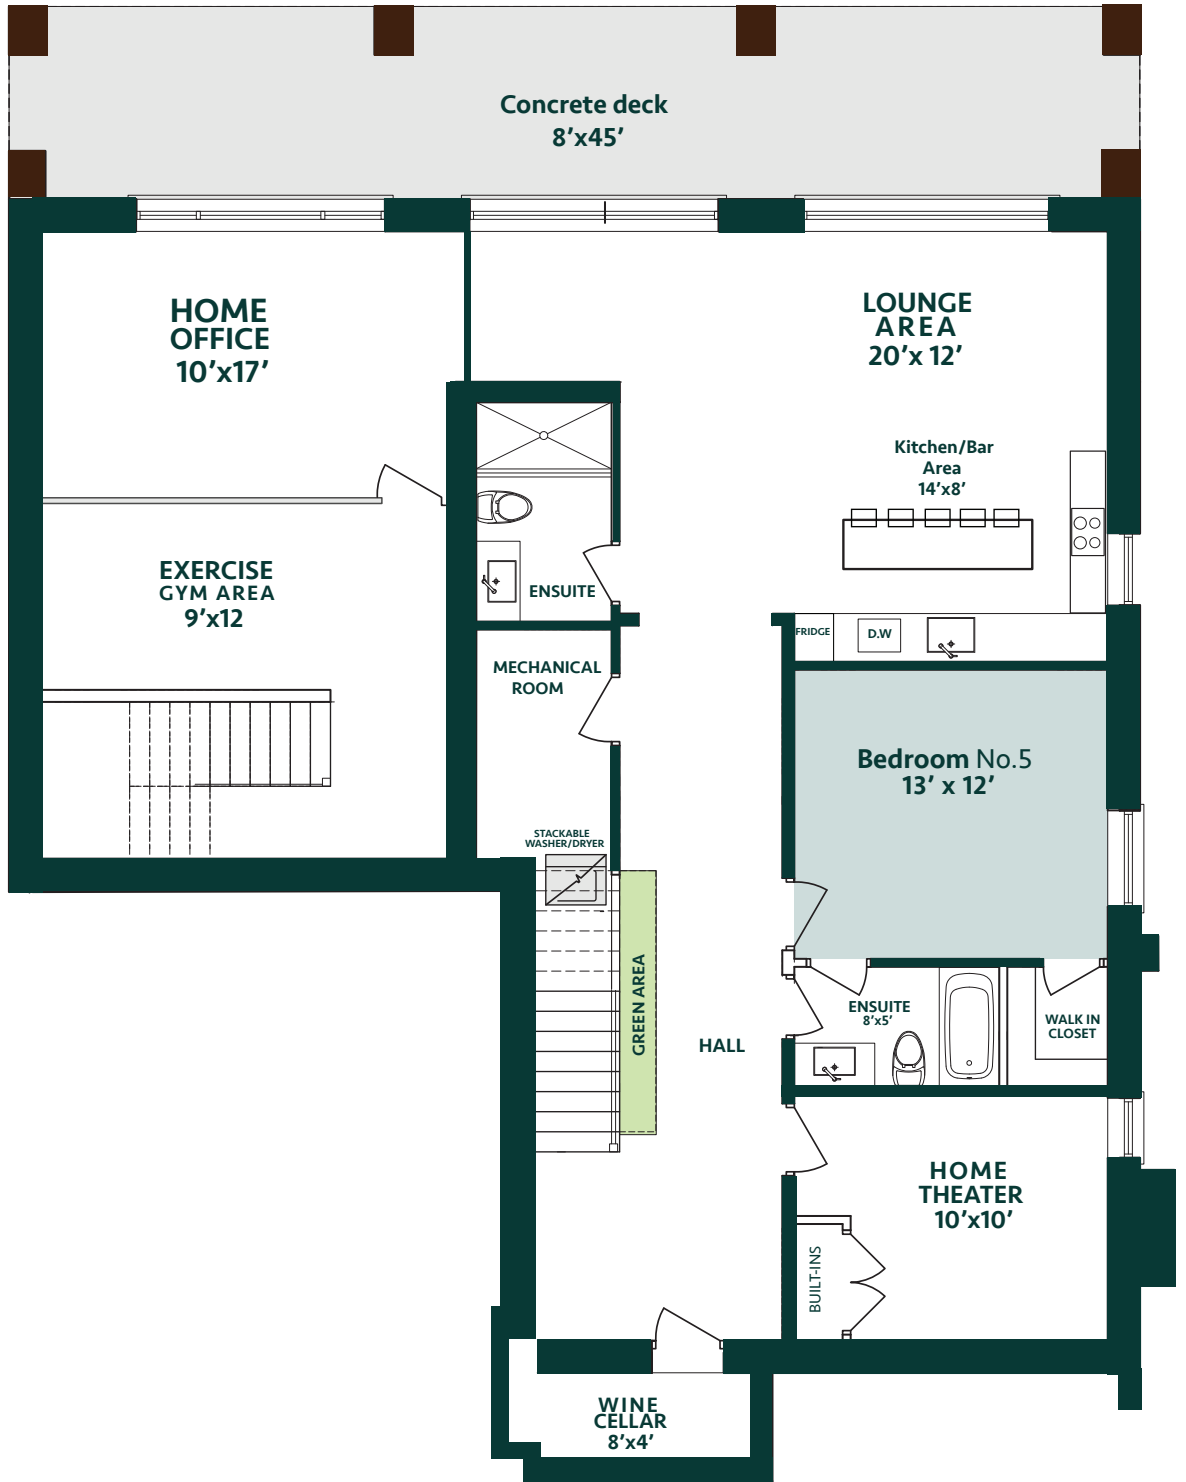

241
 WATERLOO
 AVENUE
 TORONTO
 CANADA

Basement Floor Plan

241 Waterloo Avenue
 BASEMENT AREA = 1858 ft² (172.6 m²)

KING HOME TEAM
 ROYAL HERITAGE REALTY LTD.
 YOUR HOME TEAM ADVANTAGE

Maurice King

Royal Heritage Realty Ltd. Brokerage